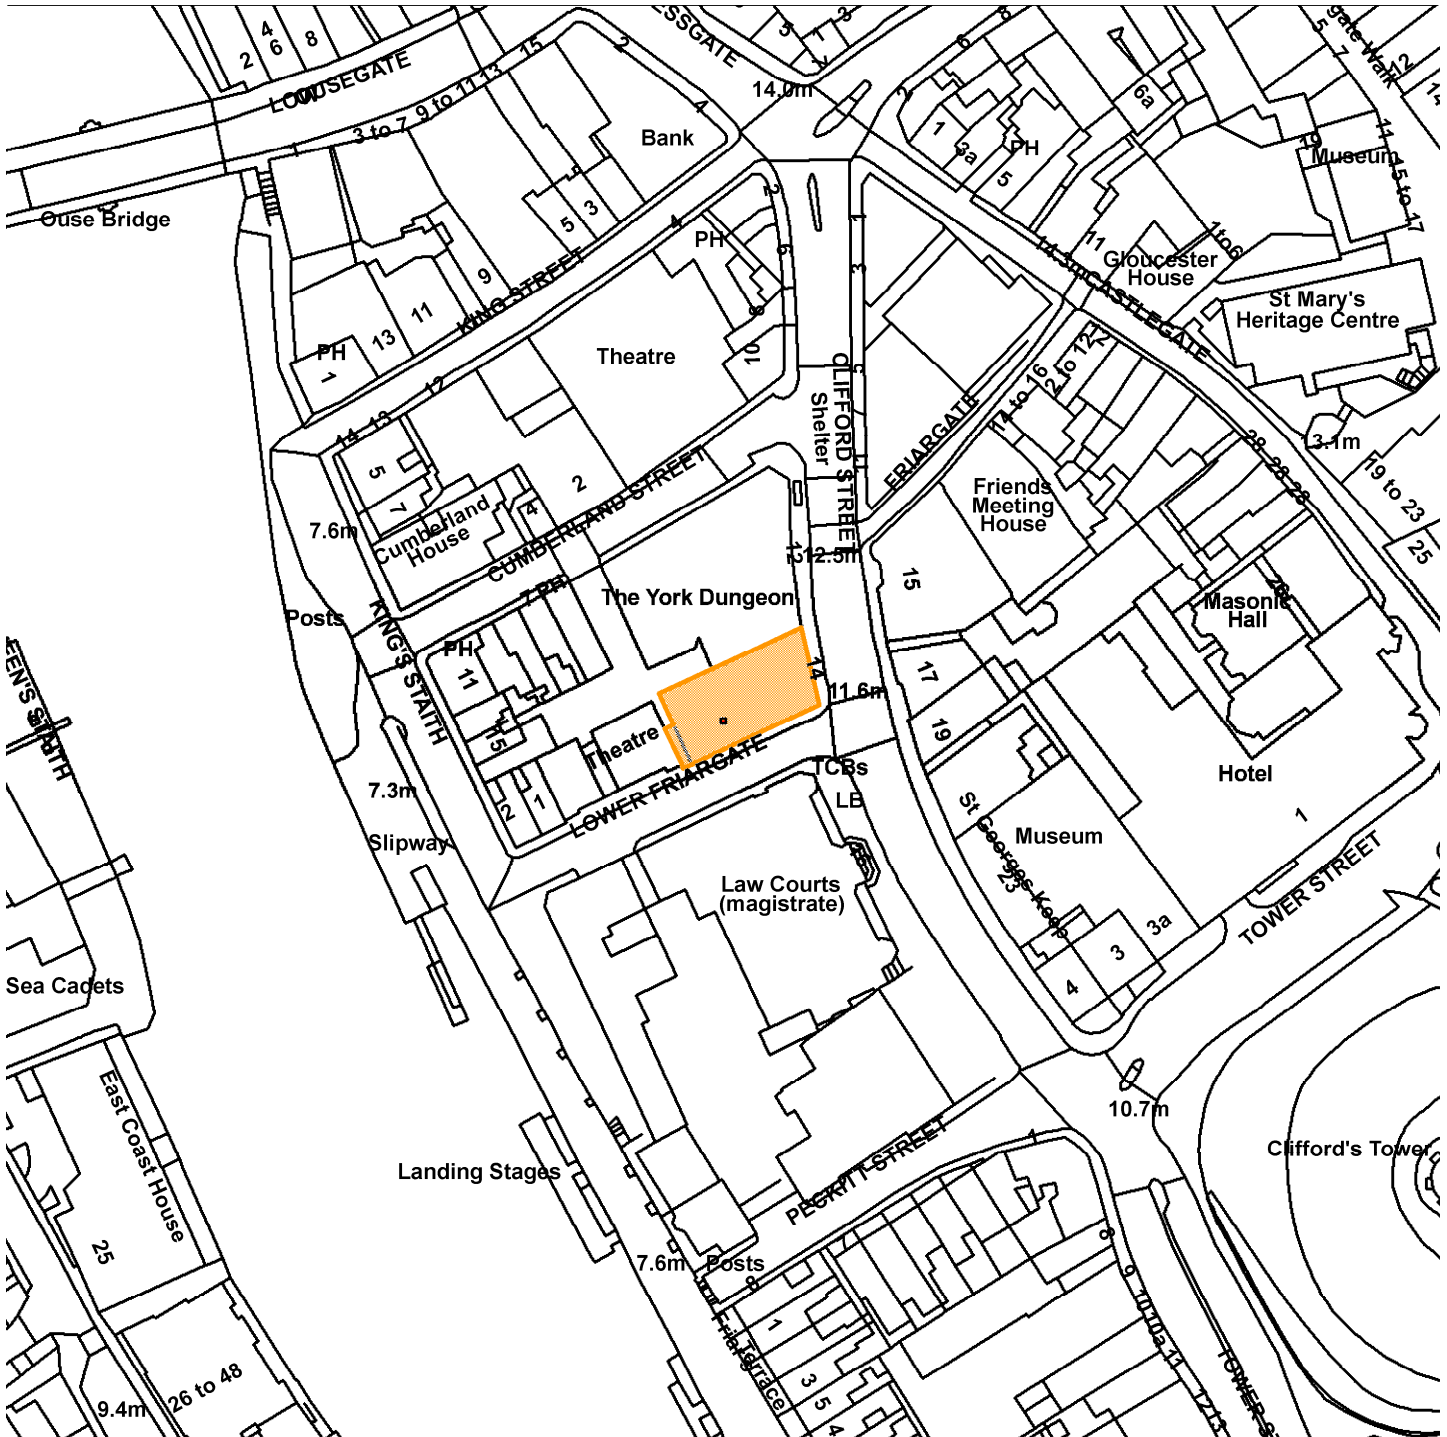

17/02224/FULM

Fiesta Latina, 14 Clifford Street, YO1 9RD

GIS by ESRI (UK)

Scale : 1:1314

Reproduced from the Ordnance Survey map with the permission of the Controller of Her Majesty's Stationery Office © Crown Copyright 2000.

Unauthorised reproduction infringes Crown Copyright and may lead to prosecution or civil proceedings.

Organisation	City of York Council
Department	Economy and Place
Comments	Site Location Plan
Date	29 December 2017
SLA Number	